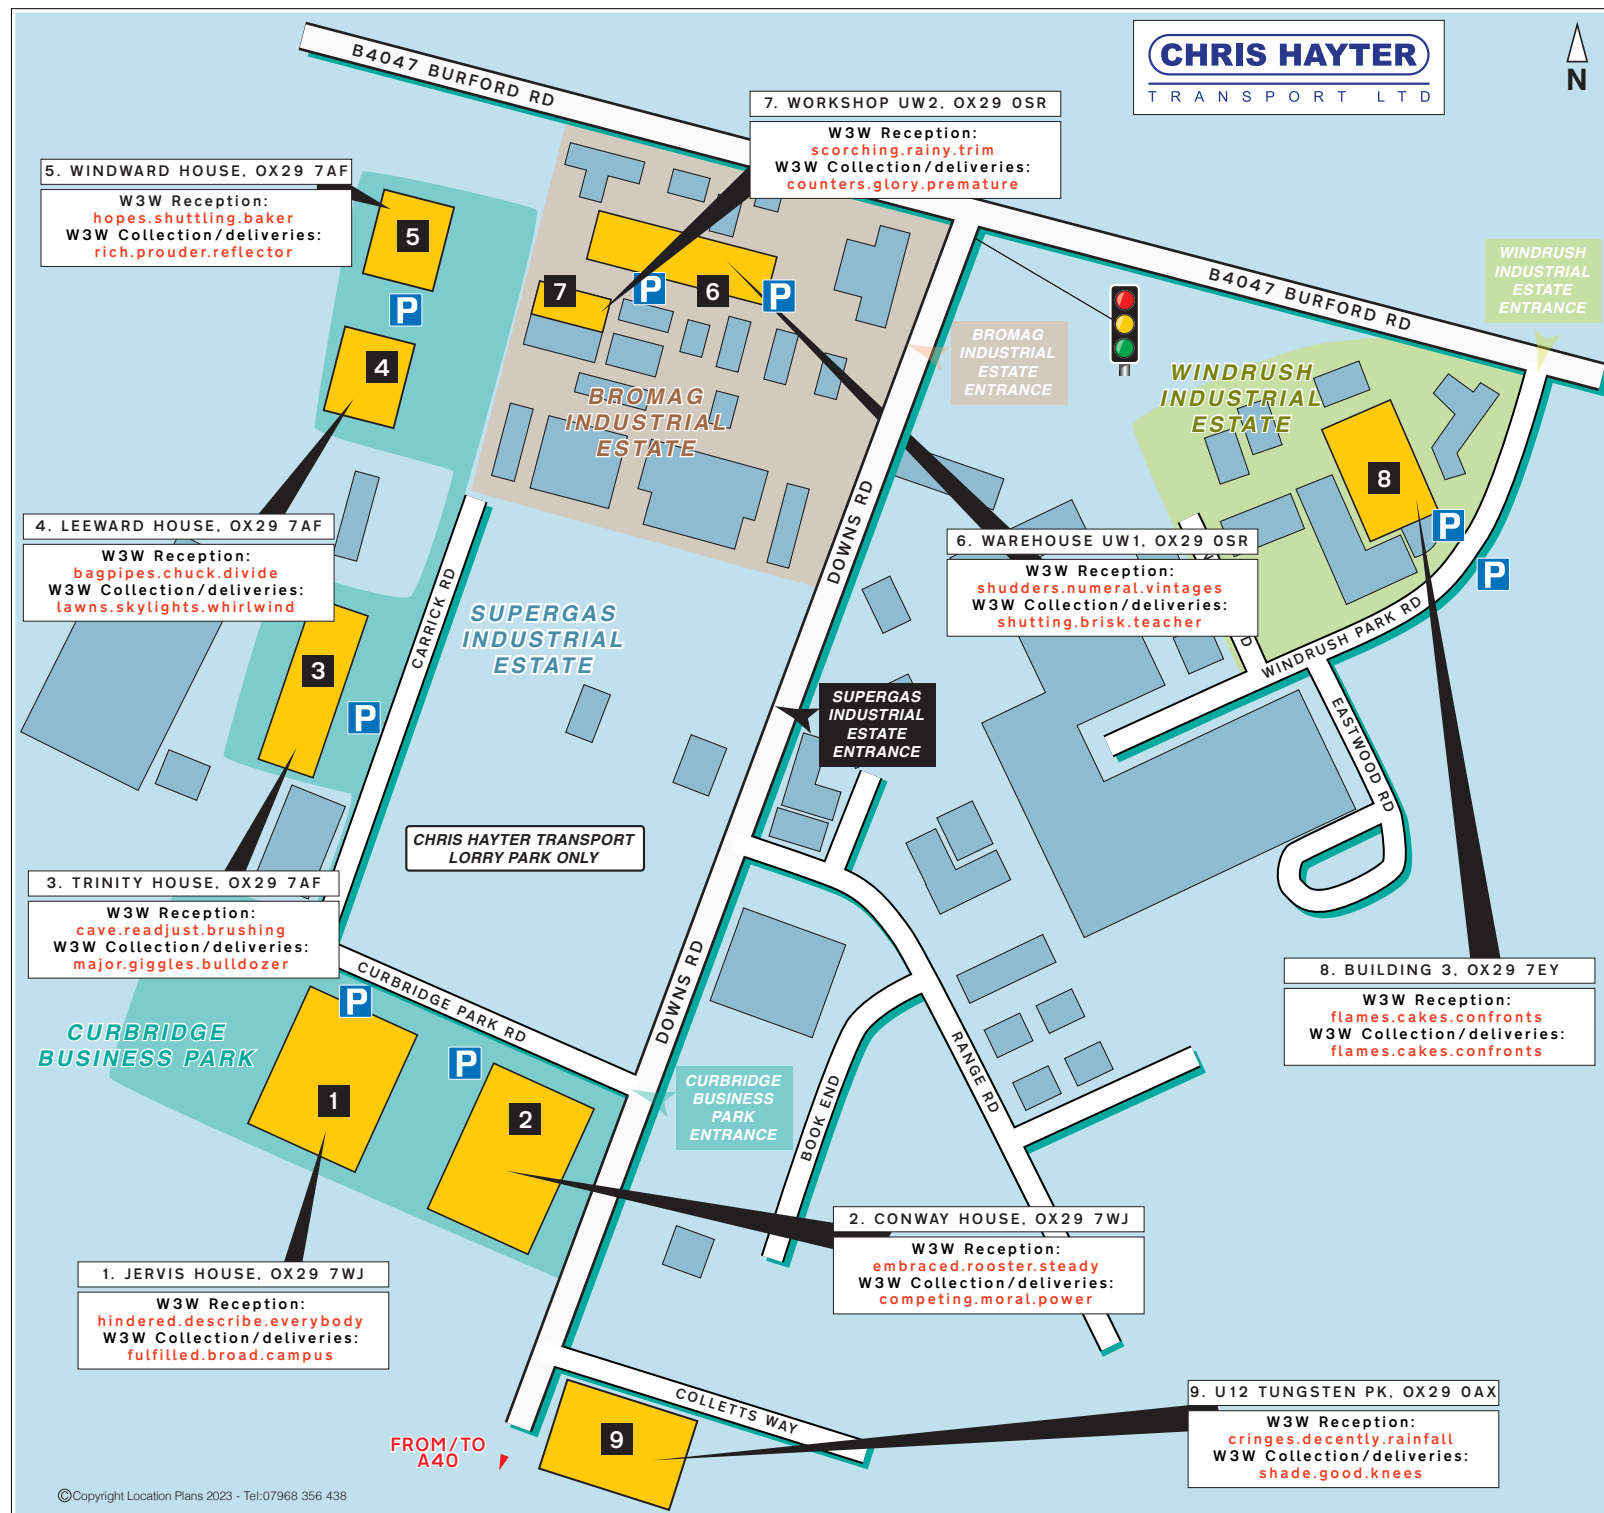

CHRIS HAYTER

TRANSPORT LTD

(what 3 words locations)

1. **1 Chris Hayter (Transport) Ltd**
   Jervis House, Curbridge Business Park
   Downs Road, Witney OX29 7WJ
   Tel: +44 (0)1993 771551
   www.chrishayter.co.uk
2. **2 Chris Hayter (Transport) Ltd**
   Conway House
   Curbridge Business Park
   Downs Road, Witney OX29 7WJ
3. **3 Chris Hayter (Transport) Ltd**
   Trinity House, Carrick Road
   Curbridge Business Park
   Downs Road, Witney OX29 7AF
4. **4 Chris Hayter (Transport) Ltd**
   Leeward House, Carrick Road
   Curbridge Business Park
   Downs Road, Witney OX29 7AF
5. **5 Chris Hayter (Transport) Ltd**
   Windward House, Carrick Road
   Curbridge Business Park
   Downs Road, Witney OX29 7AF
6. **6 Chris Hayter (Transport) Ltd**
   Warehouse, Unit W1
   Bromag Industrial Estate
   Downs Road, Witney OX29 0SR
7. **7 Chris Hayter (Transport) Ltd**
   Workshop, Unit W2
   Bromag Industrial Estate
   Downs Road, Witney OX29 0SR
8. **8 Chris Hayter (Transport) Ltd**
   Building 3, Windrush Industrial Estate
   Witney OX29 7EY
9. **9 Chris Hayter (Transport) Ltd**
   U12, Tungsten Park
   Witney OX29 OAX

NB: No Overnight parking on ANY CHT Premises
or on Curbridge business park.
See second map for services and Lay-bys.